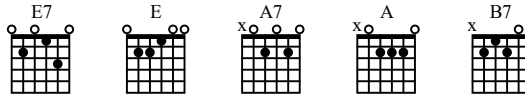

Performance Notes

Sunday morning walk
Arvid Kuipers

1

System 1, measures 1-4. Treble clef, 4/4 time. Chords: E7, A7. Fingerings: 3, 3, 3, 3. Includes a guitar tablature staff labeled 'Gtr I' with fret numbers 0, 2, 0, 3.

4

System 2, measures 5-8. Treble clef, 4/4 time. Chords: E7, B7. Fingerings: 3, 3, 3, 3. Includes a guitar tablature staff with fret numbers 0, 2, 0, 2, 2, 1, 2.

7

System 3, measures 9-12. Treble clef, 4/4 time. Chords: A7, E. Fingerings: 3, 3, 3, 3. Includes a guitar tablature staff with fret numbers 0, 2, 0, 1, 0, 0, 2, 3, 4, 2. A 'H' symbol is present under the 3rd fret of the 4th string.

10

System 4, measures 13-16. Treble clef, 4/4 time. Chords: E7, A. Fingerings: 3, 3, 3, 3. Includes a guitar tablature staff with fret numbers 0, 2, 0, 0, 2, 2, 2, 3, 4, 2. A 'H' symbol is present under the 3rd fret of the 4th string.

13

System 5, measures 17-20. Treble clef, 4/4 time. Chords: E7, B7. Fingerings: 3, 3, 3, 3. Includes a guitar tablature staff with fret numbers 0, 2, 0, 2, 2, 1, 2.

A7

1

T 0 3 2 (2) 0 | 1 0 0

A 0 0 0 0 0 0 0 0