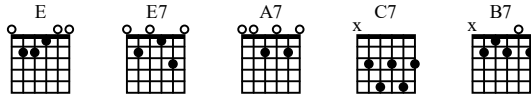

**Performance Notes**

A Sunny Spring Day - Oefening 1  
Arvid Kuipers

♩ = 80

E E7 A7

Gtr I

T	0	3	2	0
A	0	1	0	0
B	0	2	0	0

Detailed description: The image shows a musical score for guitar. At the top, there are five chord diagrams for E, E7, A7, C7, and B7. Below them is a treble clef staff with a tempo marking of quarter note = 80. The first measure contains a whole note chord E. The second measure contains a whole note chord E7. The third measure contains a whole note chord A7 with a triplet of eighth notes on the 4th, 5th, and 6th strings. The piece ends with a double bar line. Below the staff is a guitar tablature staff labeled 'Gtr I' with strings T, A, and B. The fret numbers are 0, 3, 2, 0 for the top three strings.